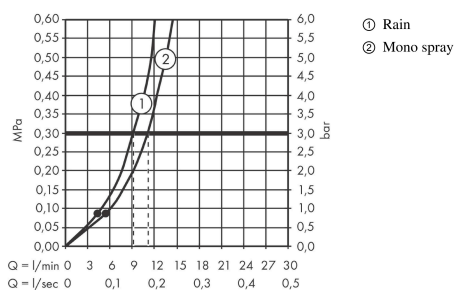

Jocolino

Children hand shower lion 2jet

Surfaces: n.a. Article Number: 28760210

Description

product features

- spray type: Rain, MonoRain
- switch spray type by turning the shower head
- maximum flow rate at 3 bar: 11 l/min
- flow rate Mono spray (at 3 bar): 9,1 l/min
- flow rate Rain spray (at 3 bar): 11 l/min
- ergonomic handle perfect for smaller hands
- googly eyes that interact with the kid
- limescale residues on the jets are removed by the rotation when changing spray modes
- with internal water conduction
- rinseable screen seal
- connection thread G ½

Technology

Product image

Scale drawing

Flowchart

The consumption was measured in combination with the appropriate fittings (thermostat/mixer/in-wall valve) to reflect actual application in practice.