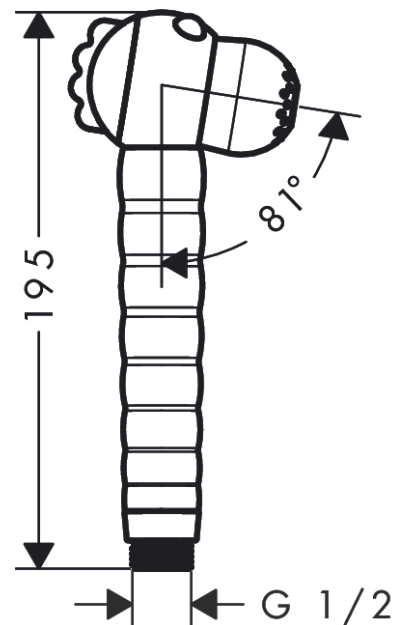

Jocolino

Children hand shower lion 2jet

Surfaces: n.a. Article Number: 28760210

Description

product features

- spray type: Rain, MonoRain
- switch spray type by turning the shower head
- maximum flow rate at 3 bar: 11 l/min
- flow rate Mono spray (at 3 bar): 9,1 l/min
- flow rate Rain spray (at 3 bar): 11 l/min
- ergonomic handle perfect for smaller hands
- googly eyes that interact with the kid
- limescale residues on the jets are removed by the rotation when changing spray modes
- with internal water conduction
- rinseable screen seal
- connection thread G ½

Technology

Product image

Scale drawing

Flowchart

The consumption was measured in combination with the appropriate fittings (thermostat/mixer/in-wall valve) to reflect actual application in practice.